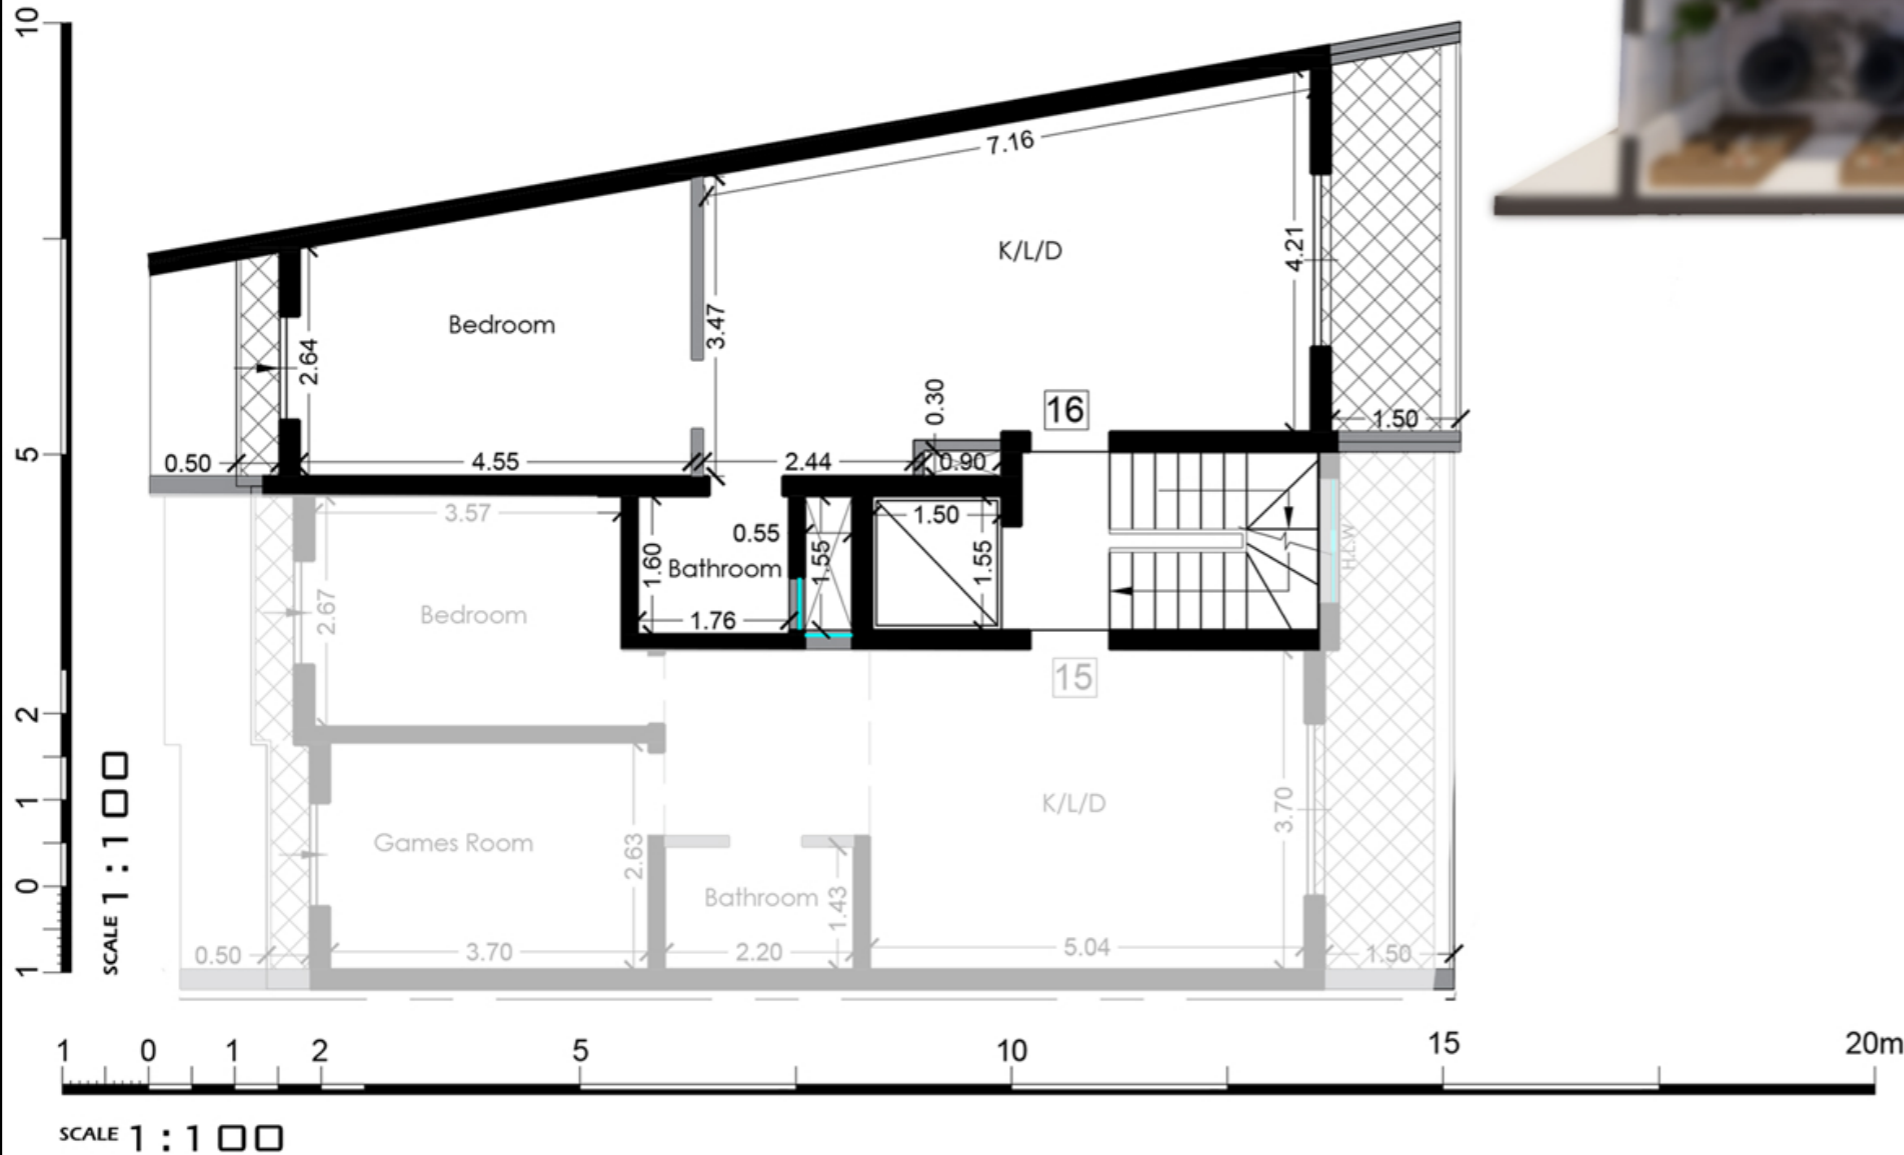

Mid Hill

Gzira

Level 12
Level 11
Level 10
Level 9
Level 8
Level 7
Level 6
Level 5
Level 4
Level 3
Level 2
Level 1

Apartment : 16
7th floor (Level 11)

Atristic impression only

Internal : 49 m² External : 7m²
Total Area : 56 m²